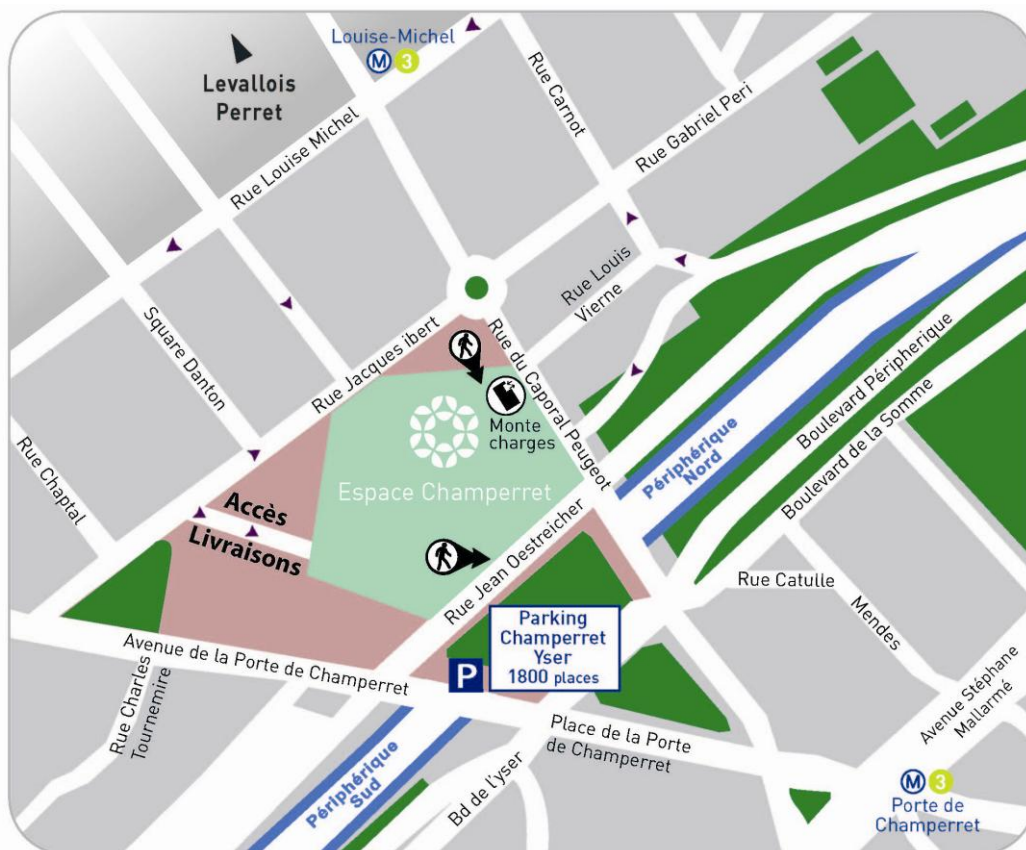

**DELIVERY**

**ESPACE CHAMPERRET- HALL A**  
**SALON ASTRIEUROP**  
 Rue Jean Oestreicher  
 75017 PARIS

**Private street access: You can access the exhibition hall on Rue Jacques Ibert**

Restricted to vehicles under 3.30 metres high and 8 metres long. The access street to the square is a fire lane shared with the Paris Chamber of Commerce; parking is therefore prohibited. Exhibitors must unload and load their vehicles very quickly in the lower part of the square and leave the area immediately after unloading or loading. Traffic officers are recommended to keep traffic moving.

**Service lift access: The entrance to both service lifts is located on Rue Caporal Peugeot**

They can be used to load and unload trucks that are too big to use the private street. Both service lifts operate from 7:00 am until 10:00 pm according to a schedule set up by Viparis and the organiser. Service is provided by authorized security firms. Maximum load: 9 metric tons for each skid  
 Skid size: 2.50 m x 5 m